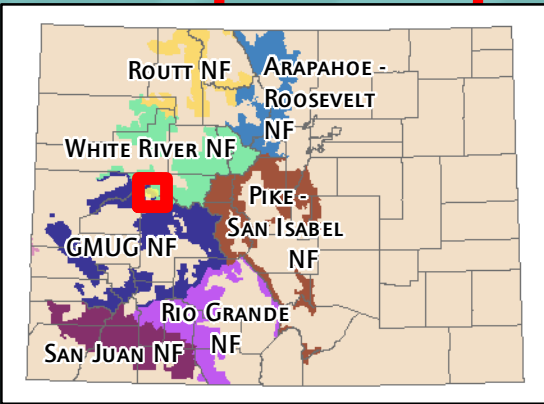

OIL & GAS LEASES PROPOSED ON HUNTSMAN RIDGE ROADLESS AREA & CDOW COLORADO RIVER CUTTHROAT TROUT HABITAT

COC70002

HUNTSMAN RIDGE ROADLESS AREA

GUNNISON

COC70006

133

MCCLURE PASS

133B

TOMAHAWK

LEGEND

-  PROPOSED OIL & GAS LEASES
-  HUNTSMAN RIDGE
-  CO R. CUTTHROAT TROUT HABITAT
-  HIGHWAYS
-  MAJOR ROADS
-  LOCAL ROADS
-  USFS BOUNDARY
-  COUNTIES
-  OTHER ROADLESS AREAS
-  OTHER USFS LAND